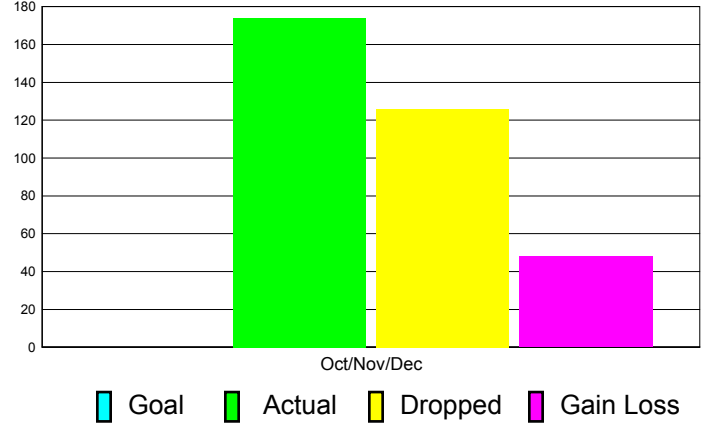

Membership Results 2011-2012

Goal, New, Dropped, Gain/Loss